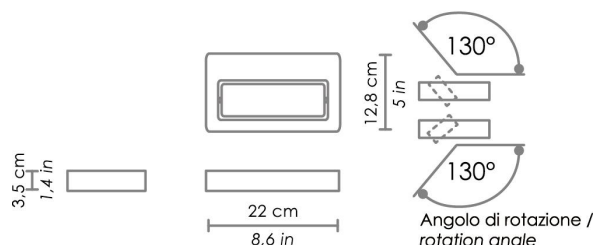

AI LIGHTS LATI

COLLECTION

Stola

WALL

Wall-ceiling lamp with a matt white, dark grey or corten painted die-cast aluminium frame and a polycarbonate diffuser. The high IP rating (IP54) makes the lamp ideal for indoor and outdoor use.

CODE	COLOR
LD0170B3	White 
LD0170G3	Dark grey 

DIMENSIONS AND HOLES	
Dimensions	22 - 12,8 - 3,5 cm / 8,6 - 5 - 1,3 in

ILLUMINOTECHNICAL SPECIFICATIONS	
Source	LED
Type	SMD
Power LED	11 W
Total Watt	11 W
Lumen LED board	1375 lm
Lumen lamp	630 lm
Beam angle	95°
Colour temperature	3000 K
CRI	>80
Lamp life	minimum 2 years guaranteed